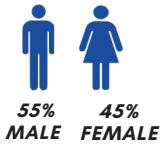

BELLEVUE CHRISTIAN SCHOOL

CEEB Code: 480065

Scholarship, Relationship, Discipleship

2024 - 2025

929 / 330

DISTRICT ENROLLMENT HIGH SCHOOL ENROLLMENT

1:4 STUDENTS IDENTIFY AS A MINORITY

12% OF FAMILIES RECEIVE TUITION ASSISTANCE

+1.6 MILLION IN ASSISTANCE AWARDED ANNUALLY

3 FULL-TIME COUNSELORS ON THE CLYDE HILL CAMPUS

105 K-12 STUDENTS ENROLLED IN STUDENT ACADEMIC SERVICES (SAS)

GRADUATION REQUIREMENTS

English - 4 Credits
Social Studies - 3.5 Credits *WA State History Required
Science - 3 Credits
Mathematics - 3 Credits *Geometry Required
Physical Education - 2 Credits *Health Required
Bible - 2 Credits
World Language - 2 Credits
Arts - 2 Credits
Electives - 2 Credits *Personal Finance Required

14 AP COURSES OFFERED

AP Biology, AP Calculus AB, AP Calculus BC, AP Computer Science "A", AP Computer Science "Principles", AP English Composition, AP Physics I, AP Physics II, AP Seminar, AP Spanish Language, AP Statistics, AP Studio Art, AP US History, and AP World History.

241 AP tests taken in the 2023-2024 school year

Accelerated math programs are offered in Junior High.

CONCURRENT COLLEGE CREDIT

52 concurrent college credits are offered through our partnerships with George Fox University, Northwest University and Northwest Nazarene University.

TEACHING FOR TRANSFORMATION

TFT is the framework for teaching and learning that connects our academic exploration to a Biblical worldview.

TEACHER QUALITY

75% of our teachers hold Master's Degrees and 3 teachers have doctorates.

ACCREDITATIONS

Bellevue Christian School is approved by the State of Washington and accredited by Christian Schools International.