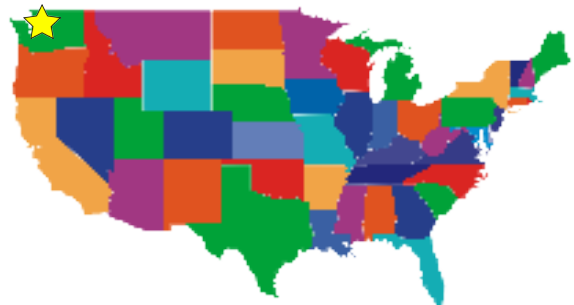

The courtyard of our Clyde Hill Jr-Sr High campus.

Admissions Standards

Grade	iTEP SLATE Plus	TOEFL
<i>K-6th grades do not require testing for admissions.</i>		
7th Grade	4.0	--
8th Grade	4.2	--
9th Grade	4.5	68
10th Grade	4.8	72
11th Grade	5.0	78

Bellevue Christian School is located in the state of Washington, at the very Northwest corner of the continental United States of America.

Apply to Bellevue Christian School online at www.bellevuechristian.org/apply