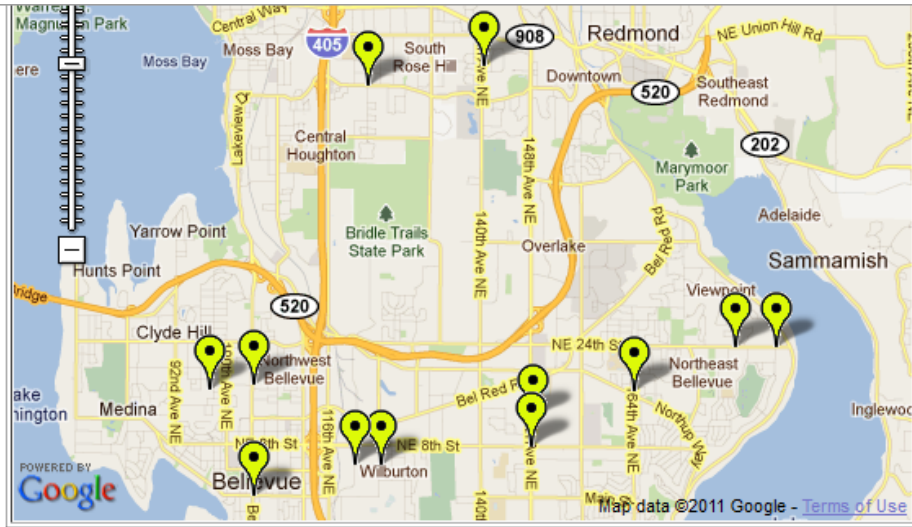

default

Route

Bus Number

Sort Time

Route	Bus	Color	Marker	Address	Pickup	Drop Off
2	Starfish Y	Y	Display	501 120th Ave NE, Bellevue, WA (Bus Barn)	6:30 AM	4:45 PM
2	Starfish Y	Y	Display	NE 70th St and 122 Ave NE, Kirkland, WA (Metro Zone)	7:10 AM	3:17 PM
2	Starfish Y	Y	Display	140th Ave NE and NE 74th St	7:13 AM	3:22 PM
2	Starfish Y	Y	Display	160th Ave NE and NE 90th St, Redmond, WA (QFC parking lot)	7:20 AM	3:30 PM
2	Starfish Y	Y	Display	NE 24th St and 186th Ave NE, Bellevue, WA	7:32 AM	3:43 PM
2	Starfish Y	Y	Display	NE 24th St and 180 Ave NE Bellevue, WA	7:35 AM	3:45 PM
2	Starfish Y	Y	Display	164th Ave NE and NE 16th Pl, Bellevue, WA (Metro Zone)	7:40 AM	3:47 PM
2	Starfish Y	Y	Display	148th Ave NE and NE 12th St, Bellevue, WA (Bellevue CRC driveway)	7:45 AM	3:55 PM
2	Starfish Y	Y	Display	NE 8th St and 148 Ave NE, Bellevue, WA (AM West of 148 PM east of 148)	7:46 AM	3:50 PM
2	Starfish Y	Y	Display	NE 5th St and 124th Ave NE, Bellevue, WA (AM ONLY)	7:53 AM	
2	Starfish Y	Y	Display	Main St and Bellevue Way NE, Bellevue, WA (Fed Ex AM only)	8:00 AM	
2	Starfish Y	Y	Display	Bellevue Way and NE 17th St Bellevue, WA (First Pres. Church)	8:05 AM	
2	Starfish Y	Y	Display	1601 98th Ave NE, Bellevue, WA (Clyde Hill Campus)	8:08 AM	3:05 PM