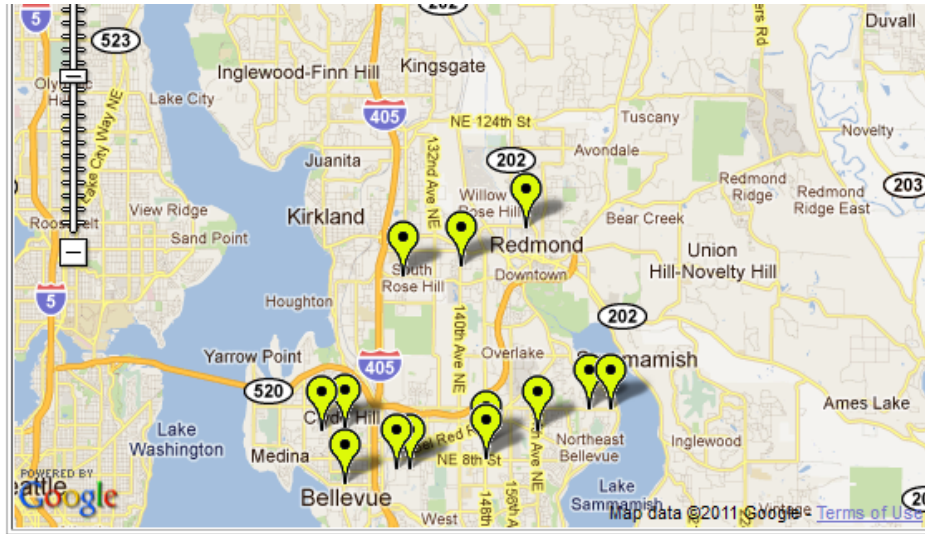

default

Route

Bus Number

Sort Time

Route	Bus	Color	Marker	Address	Pickup	Drop Off
2	Starfish Y	Y	Display	501 120th Ave NE, Bellevue, WA (Bus Barn)	6:30 AM	4:45 PM
2	Starfish Y	Y	Display	NE 70th St and 122 Ave NE, Kirkland, WA (Metro Zone)	7:10 AM	3:17 PM
2	Starfish Y	Y	Display	140th Ave NE and NE 74th St	7:13 AM	3:22 PM
2	Starfish Y	Y	Display	160th Ave NE and NE 90th St, Redmond, WA (QFC parking lot)	7:20 AM	3:30 PM
2	Starfish Y	Y	Display	NE 24th St and 186th Ave NE, Bellevue, WA	7:32 AM	3:43 PM
2	Starfish Y	Y	Display	NE 24th St and 180 Ave NE Bellevue, WA	7:35 AM	3:45 PM
2	Starfish Y	Y	Display	164th Ave NE and NE 16th Pl, Bellevue, WA (Metro Zone)	7:40 AM	3:47 PM
2	Starfish Y	Y	Display	148th Ave NE and NE 12th St, Bellevue, WA (Bellevue CRC driveway)	7:45 AM	3:55 PM
2	Starfish Y	Y	Display	NE 8th St and 148 Ave NE, Bellevue, WA (AM West of 148 PM east of 148)	7:46 AM	3:50 PM
2	Starfish Y	Y	Display	NE 5th St and 124th Ave NE, Bellevue, WA (AM ONLY)	7:53 AM	
2	Starfish Y	Y	Display	Main St and Bellevue Way NE, Bellevue, WA (Fed Ex AM only)	8:00 AM	
2	Starfish Y	Y	Display	Bellevue Way and NE 17th St Bellevue, WA (First Pres. Church)	8:05 AM	
2	Starfish Y	Y	Display	1601 98th Ave NE, Bellevue, WA (Clyde Hill Campus)	8:08 AM	3:05 PM