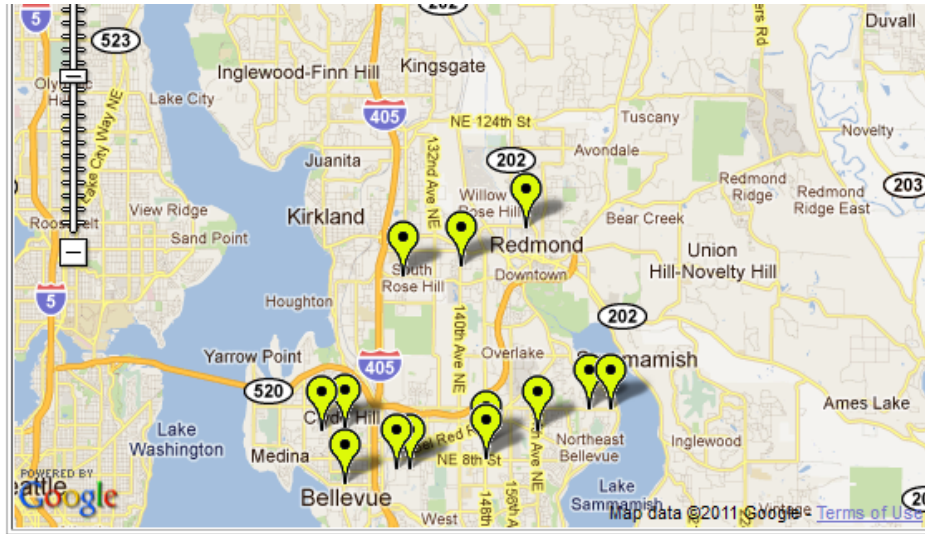

default

Route

Bus Number

Sort Time

Filter

Route	Bus	Color	Marker	Address	Late Start	Early Dismal
					Pickup	Drop Off
2	Starfish Y	Blue	Display	501 120th Ave NE, Bellevue, WA (Bus Barn)	8:00	2:45
2	Starfish Y	Blue	Display	NE 70th St and 122 Ave NE, Kirkland, WA (Metro Zone)	8:40	1:17
2	Starfish Y	Blue	Display	140th Ave NE and NE 74th St	8:43	1:22
2	Starfish Y	Blue	Display	160th Ave NE and NE 90th St, Redmond, WA (QFC parking lot)	8:50	1:30
2	Starfish Y	Blue	Display	NE 24th St and 186th Ave NE, Bellevue, WA	9:02	1:43
2	Starfish Y	Blue	Display	NE 24th St and 180 Ave NE Bellevue, WA	9:05	1:45
2	Starfish Y	Blue	Display	164th Ave NE and NE 16th Pl, Bellevue, WA (Metro Zone)	9:10	1:47
2	Starfish Y	Blue	Display	148th Ave NE and NE 12th St, Bellevue, WA (Bellevue CRC driveway)	9:15	1:55
2	Starfish Y	Blue	Display	NE 8th St and 148 Ave NE, Bellevue, WA (AM West of 148 PM east of 148)	9:16	1:50
2	Starfish Y	Blue	Display	NE 5th St and 124th Ave NE, Bellevue, WA (AM ONLY)	9:23	2:04
2	Starfish Y	Blue	Display	Main St and Bellevue Way NE, Bellevue, WA (Fed Ex AM only)	9:30	-----
2	Starfish Y	Blue	Display	Bellevue Way and NE 17th St Bellevue, WA (First Pres. Church)	9:33	-----
2	Starfish Y	Blue	Display	1601 98th Ave NE, Bellevue, WA (Clyde Hill Campus)	9:40	-----
2	Starfish Y	Blue	Display		9:45	1:05